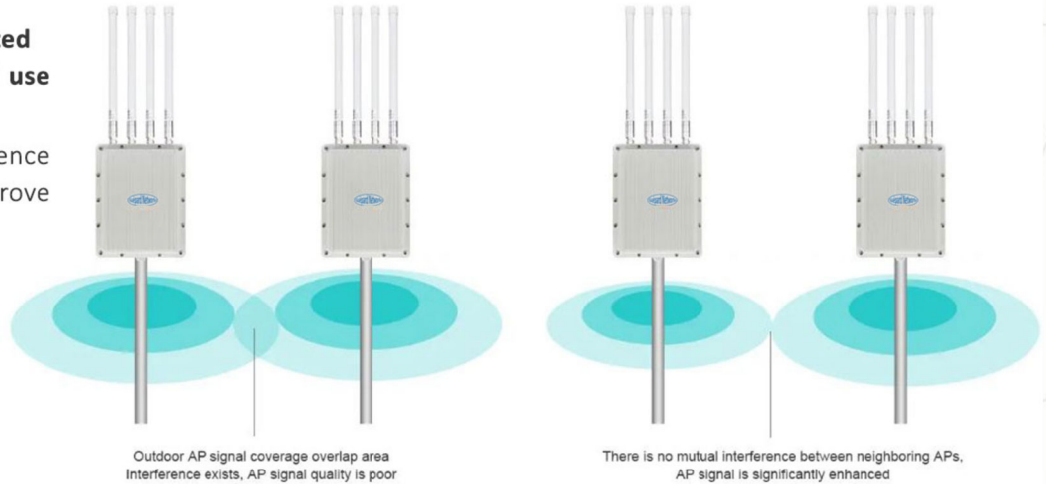

## Adjustable RF power

Before adjusting the wireless transmission power

After reducing the wireless transmission power

**RF power can be adjusted according to the actual use environment**

Reduce mutual interference between APs and improve wireless stability

## Wide area signal coverage

### 400 meters wide area signal coverage

Smoothly transfer all kinds of data, goodbye losing signal.

Guépard 7800Mbps high-power base station AP can cover a wide area of 400 meters, Can easily meet the large-scale coverage needs of outdoor WiFi projects, Special optimization of high-power signals through wireless technology, Ensure that the signal is strong enough and the signal is more stable.