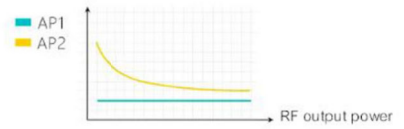

**High performance**

With strong and high-class hardware, the **Guépard 7800Mbps Outdoor** can be serving 320 active users connectivity at the same time.

## Adjustable RF power

Before adjusting the wireless transmission power

After reducing the wireless transmission power

**RF power can be adjusted according to the actual use environment**

Reduce mutual interference between APs and improve wireless stability